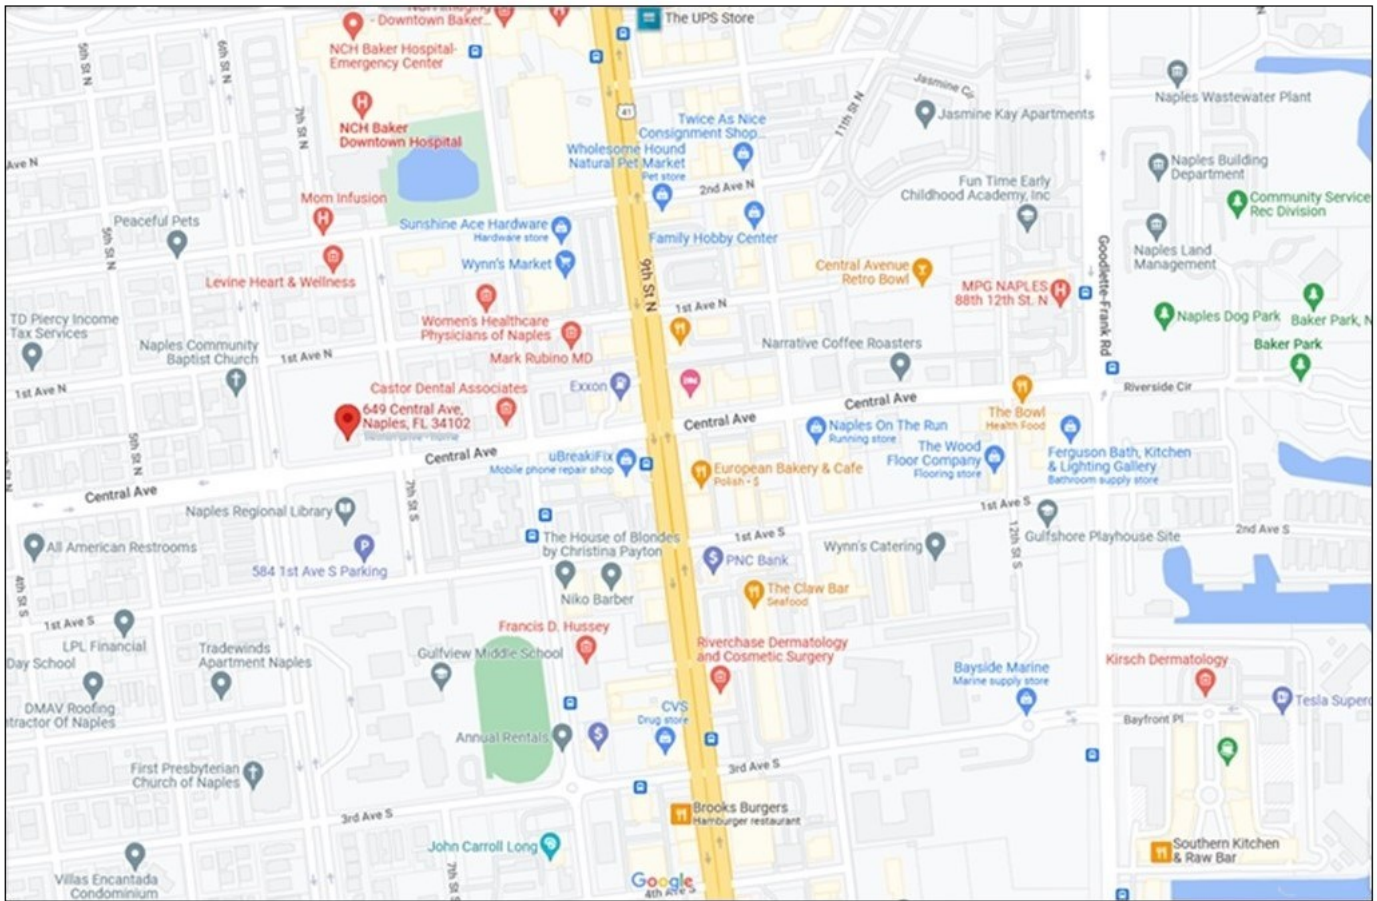

Coming from the North:

Take I-75 S and exit 105 (Golden Gate Pkwy).
Turn right at the light and continue on Golden Gate to Tamiami Trail.
Turn left on Tamiami and continue to Central Ave.
Turn right on Central Ave.
Church will be on the right, third block down.

Coming from the East Coast:

Take I-75 and exit 101 (Collier Blvd.).
Turn left at the light and continue on Collier to Davis Blvd.
Turn right on Davis and continue;
Davis will eventually veer to the right and become Tamiami Trail.
Continue a short distance and Tamiami will make a 45 turn.
Move into the left lane as soon as possible.
Central Ave. will be about 5 blocks ahead.
Turn left on Central Ave.
Church will be on the right, third block down.